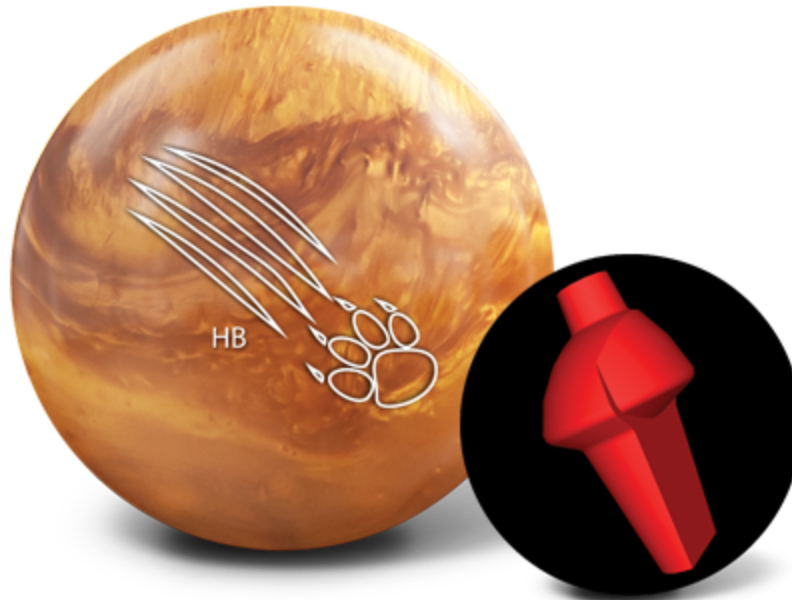

Honey Badger

LB	RG	Diff	INT. Diff
16	2.52	.054	.011
15	2.57	.041	.008
14	2.64	.020	.003

Coverstock: S71™ Pearl

Finish: 1,500 Grit Polished

Color: Gold Pearl

Core: Grapnel™ Asymmetric

Flare Potential: 4-5"

SKU: GHY

Available Weights: 14-16 Lbs

Preferred 600 Series

- The Fan-Favorite S70™ Pearl Coverstock provides the perfect blend of friction and backend.
- The Break™ Asymmetric core will create controllable flare potential where needed.
 - Use the Desert Ops™ on medium-dry to dry lane conditions.

The Desert Ops continues the winning core and cover combination that has produced amazing results and success over the years for 900 Global. As the name implies Desert Ops loves the dry. By raising the Break Core Rg and lowering the Differential, and Mid Diff in combination with the S70 coverstock the Desert Ops is the go to, on scorched earth conditions.